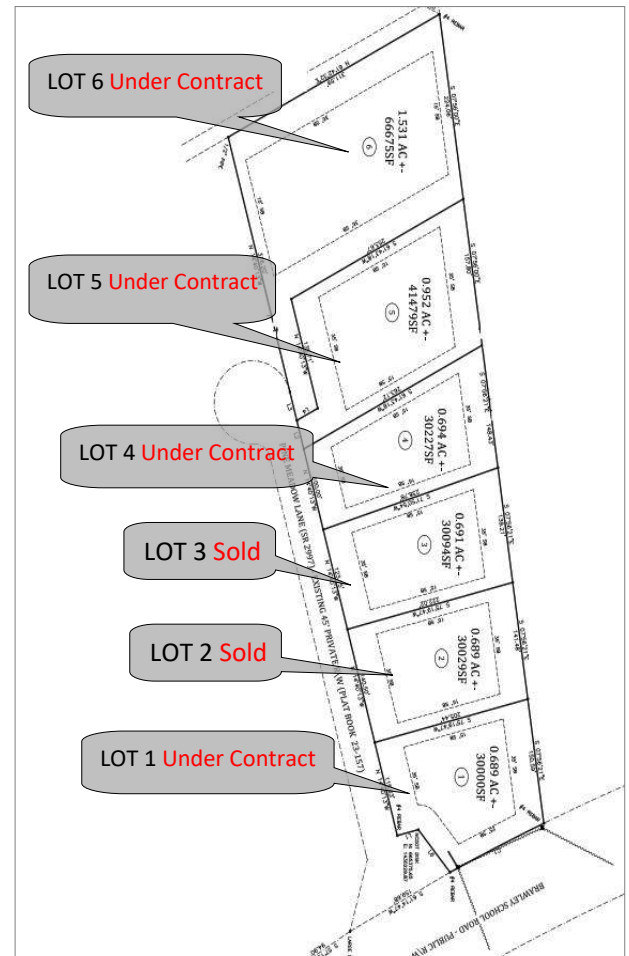

BRAWLEY FLATS

LUXURY RESIDENTIAL GARAGES

Brawley School Road - Mooresville - NC

Brawley Flats Subdivision Lots For Sale

* Lot 1	.68 Acres	$149,000	U.C.	Cleared / Corner Lot
* Lot 2	.68 Acres	SOLD		
* Lot 3	.69 Acres	SOLD		
* Lot 4	.69 Acres	$149,000	U.C.	Cleared
* Lot 5	.95 Acres	$169,000	U.C.	Large Lot
* Lot 6	1.53 Acres	$169,000	U.C.	Large Private Lot

CONSTRUCTION PROVIDED BY SPIVEY CONSTRUCTION CO. INC

For more information, please contact:

Lewis Spivey— Broker

704-363-1401 — LSpivey@EquityCP.com

www.EquityCP.com