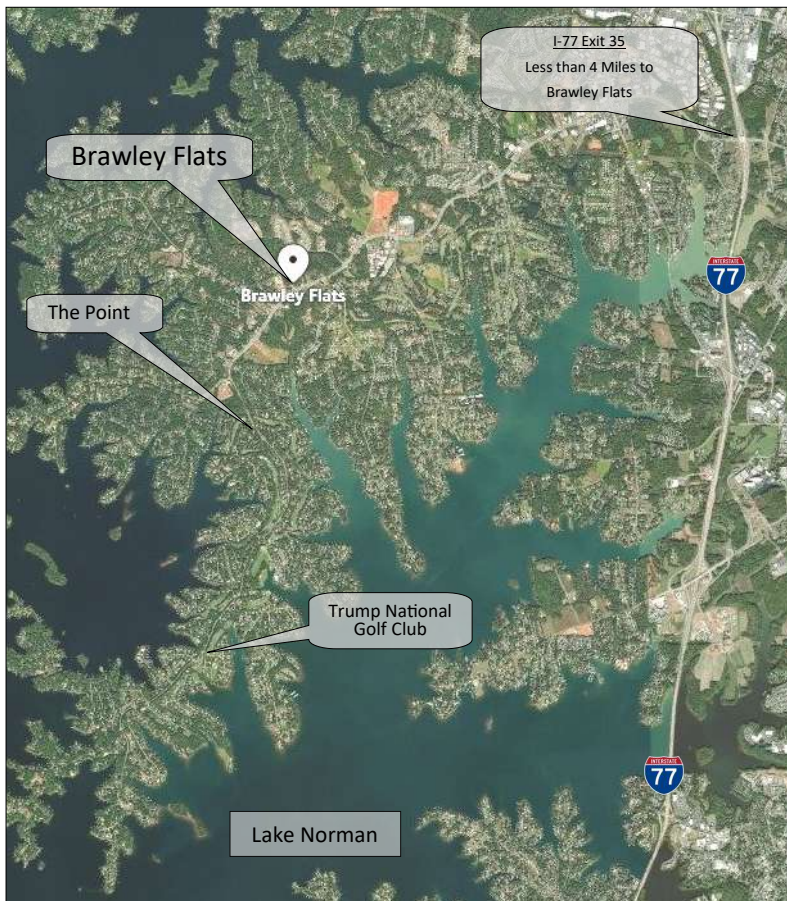

# BRAWLEY FLATS

Brawley School Road - Mooresville - NC

## Brawley Flats Subdivision

Introducing a New and Unique Subdivision, Brawley Flats, located on Brawley School Rd with properties now available for purchase. This Luxury Residential Garage Community brings an exciting concept to Brawley Peninsula. Completely customizable buildings by Spivey Construction, Co. Inc combines the flexibility of living space with large garage areas to accommodate hobby shops, full size motorhomes, boats, ATV's, and any other items or vehicles.

.....Location gives Brawley Flats the edge including Lake Norman, restaurants, growing Mooresville area, NASCAR, Trump National Golf Club, and Superb Demographics.....