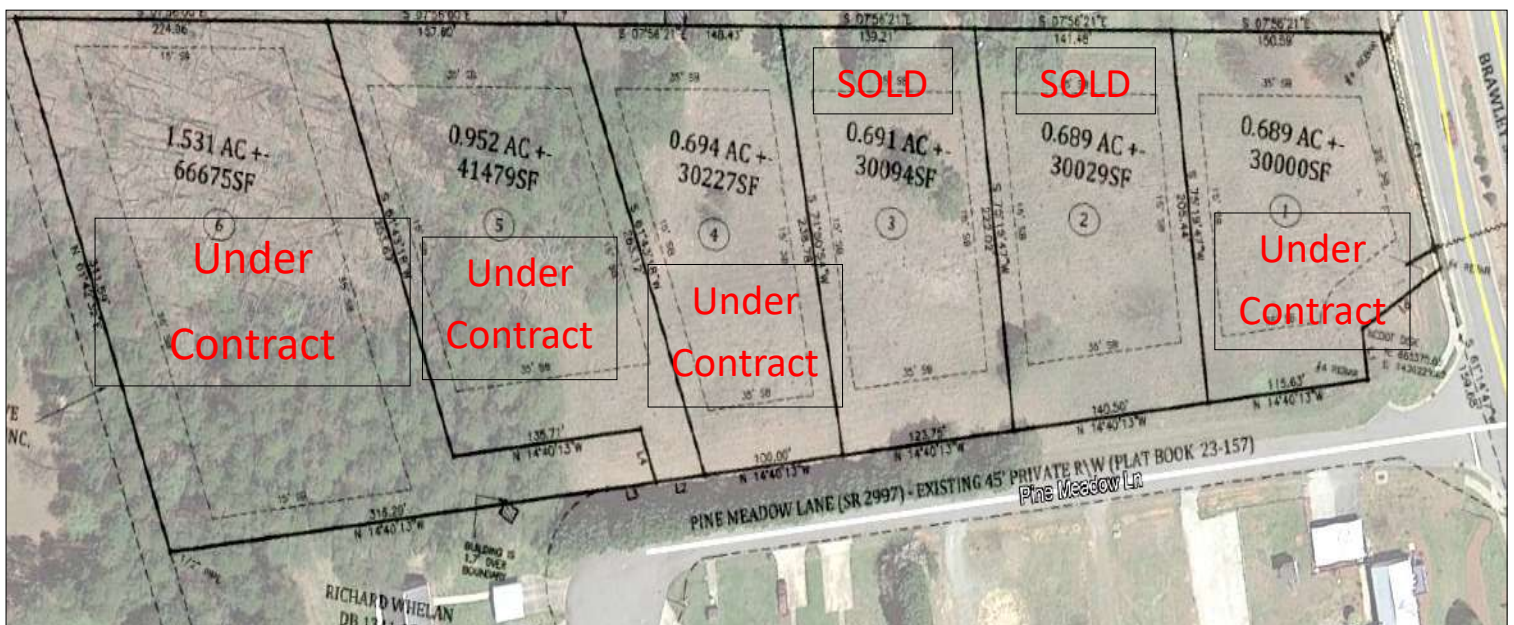

Brawley Flats Subdivision

Introducing a New and Unique Subdivision, Brawley Flats, located on Brawley School Rd with properties now available for purchase. This Luxury Residential Garage Community brings an exciting concept to Brawley Peninsula. Completely customizable buildings by Spivey Construction, Co. Inc combines the flexibility of living space with large garage areas to accommodate hobby shops, full size motorhomes, boats, ATV's, and any other items or vehicles.

.....Location gives Brawley Flats the edge including Lake Norman, restaurants, growing Mooresville area, NASCAR, Trump National Golf Club, and Superb Demographics.....